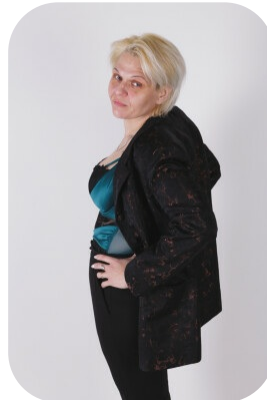

Additional Talents:
BIKE - SWIM